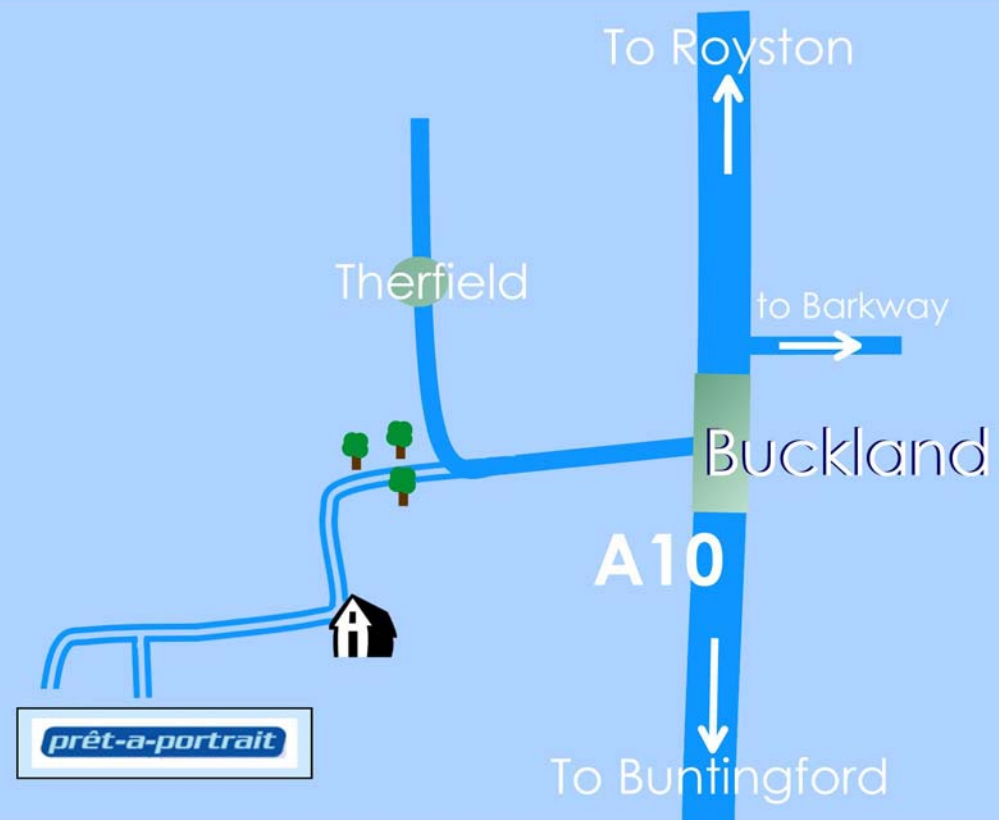

ADDRESS

Prêt-a-Portrait Ltd, The Studio, Hyde Hall Farm, Sandon, Buntingford, Herts, SG9 0RU

DIRECTIONS

From Royston

...take A10 south towards Buntingford.
At Buckland turn right (signposted Sandon and Therfield)

From Buntingford

... take A10 north towards Royston. Ignore the first Sandon sign, then at Buckland turn left (signposted to Sandon and Therfield)

Then

... follow road a few hundred metres until it turns sharply to the right. At this point go straight on up a long (and bumpy) tree-lined driveway. At the top of the hill follow drive round to the left, then turn right in front of the first building and go past a couple of small units. Then turn left into a gravelled courtyard and you will see Prêt-a-Portrait straight ahead.