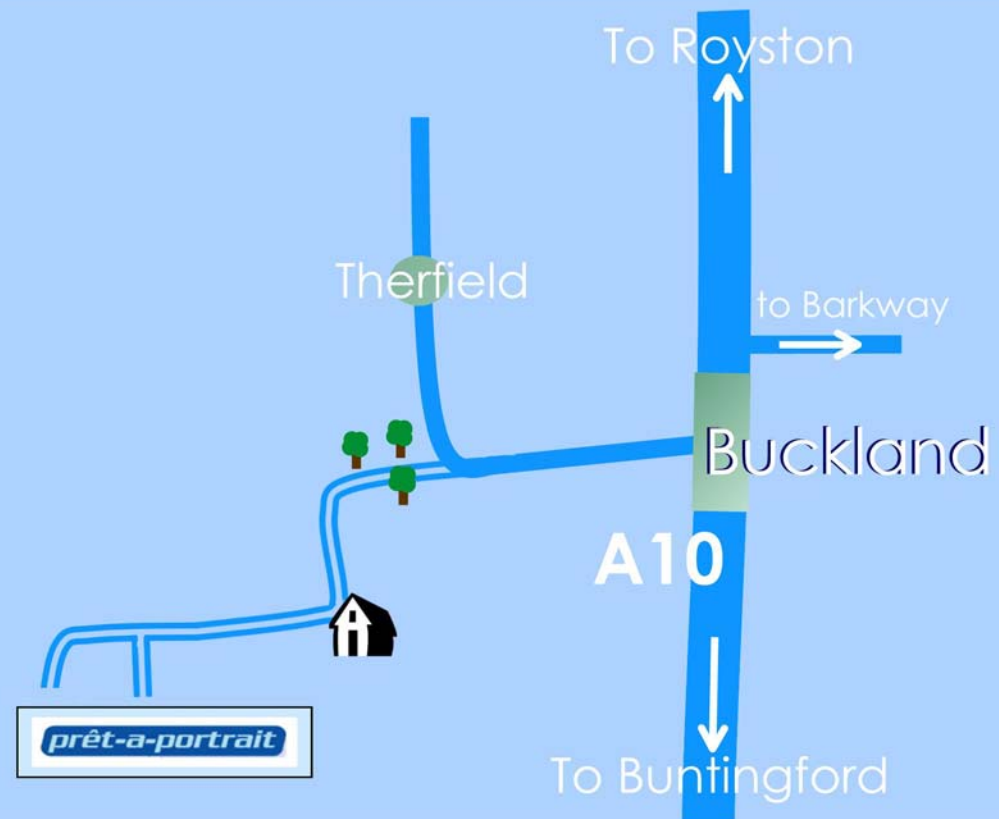

ADDRESS

Prêt-a-Portrait Ltd, The Studio, Hyde Hall Farm, Sandon, Buntingford, Herts, SG9 0RU

DIRECTIONS

From Royston

...take A10 south towards Buntingford.
At Buckland turn right (signposted Sandon and Therfield)

From Buntingford

... take A10 north towards Royston. Ignore the first Sandon sign, then at Buckland turn left (signposted to Sandon and Therfield)

Then

... follow road a few hundred metres until it turns sharply to the right. At this point go straight on up a long (and bumpy) tree-lined driveway. At the top of the hill follow drive round to the left, then turn right in front of the first building and go past a couple of small units. Then turn left into a gravelled courtyard and you will see Prêt-a-Portrait straight ahead.